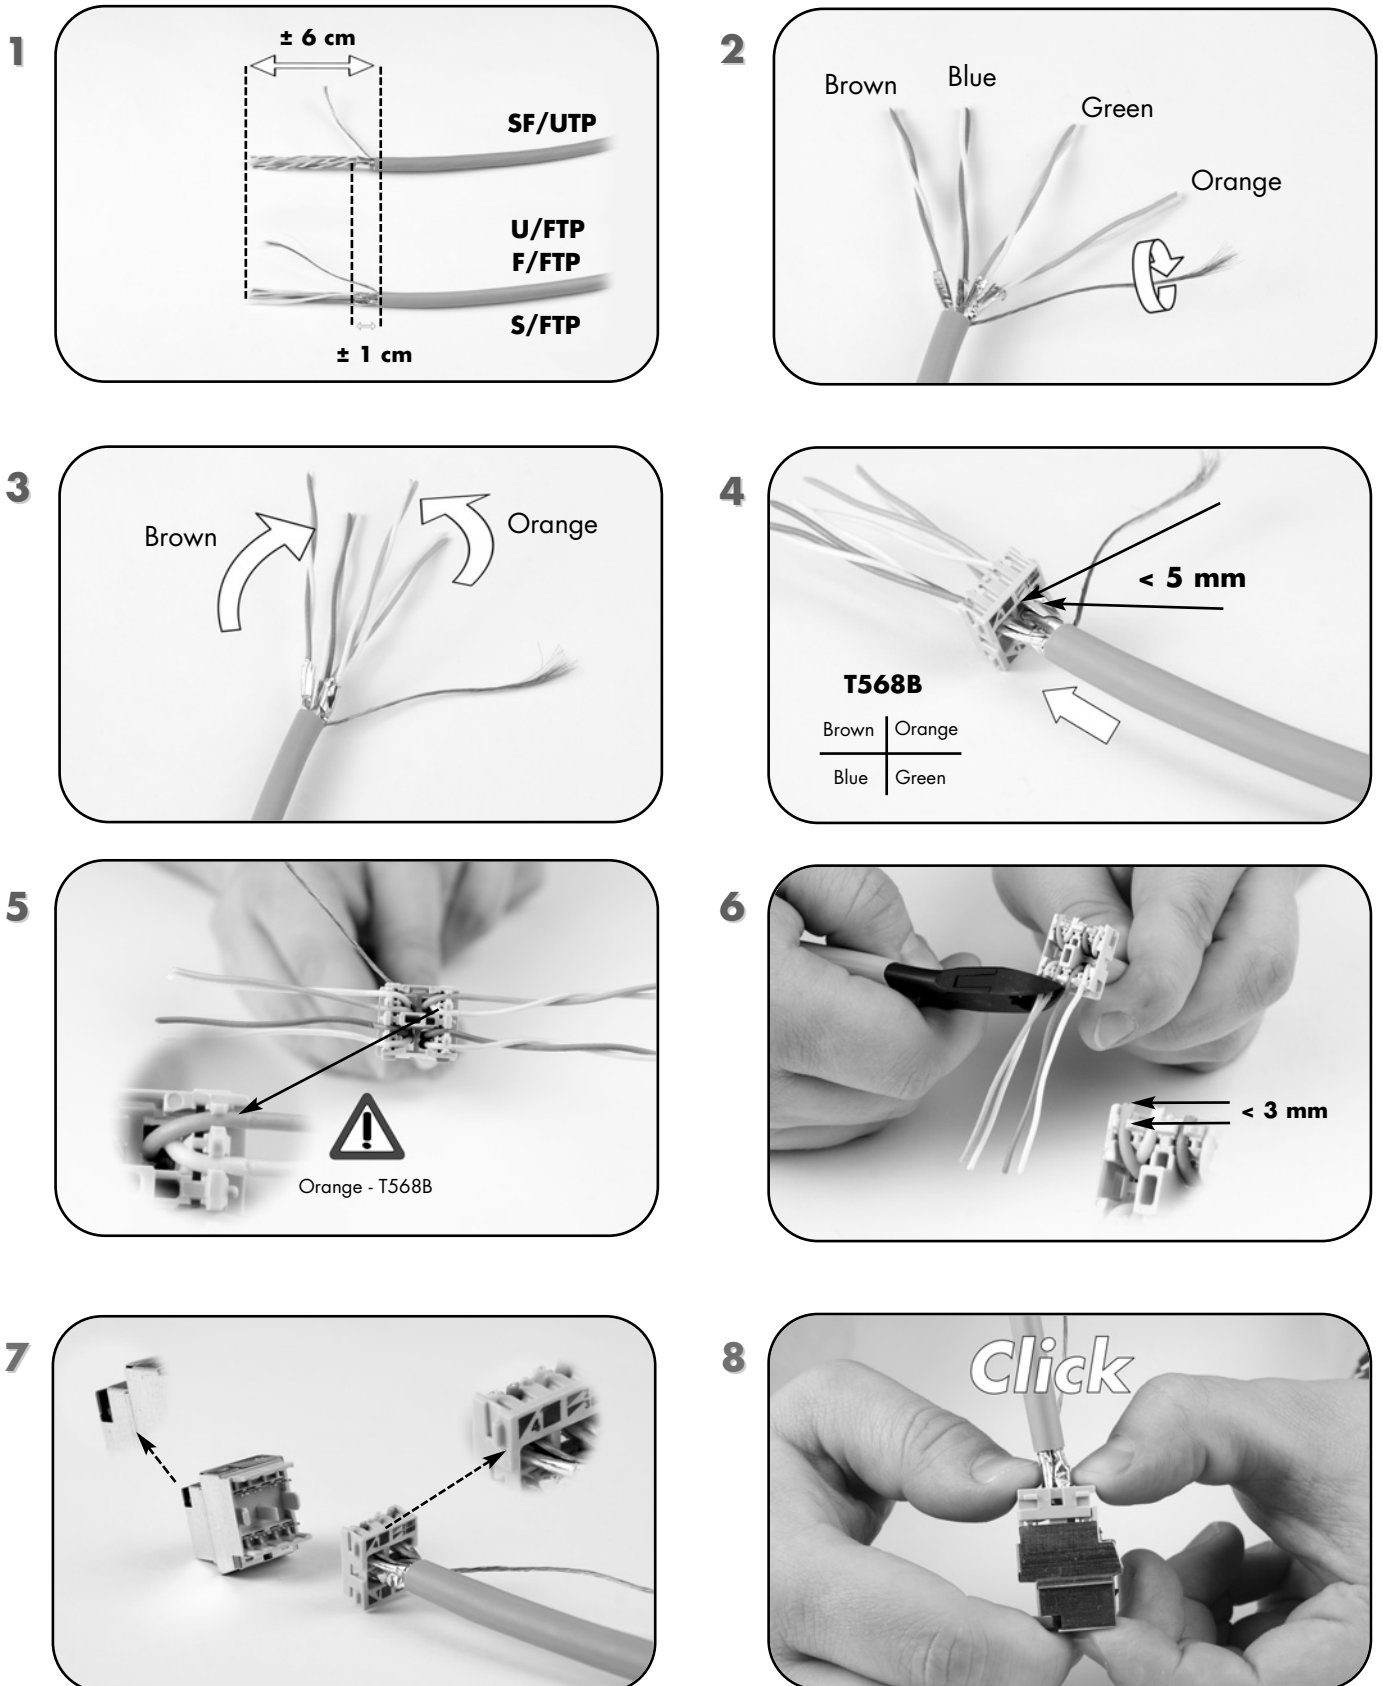

LANmark EVO Screened Snap-in for U/FTP, F/FTP, S/FTP, SF/UTP

Important Remark : Installation is to be performed by qualified service personnel

N42055 • N42066 • N42066G • N42066A / 280408

LANmark EVO Screened Snap-in for U/FTP, F/FTP, S/FTP, SF/UTP